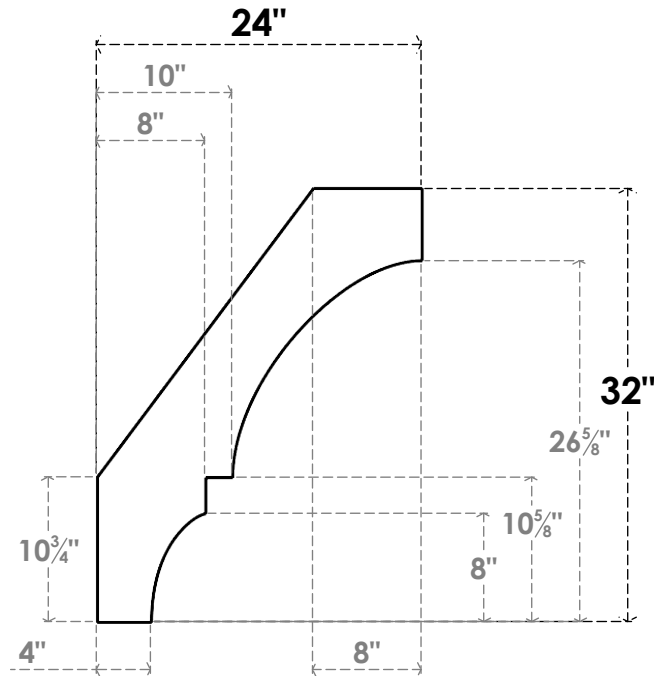

ITEM NUMBER: BRCPC055X24000X32000BOA

5 1/2"W X 24"D X 32"H BALBOA ARCHITECTURAL GRADE PVC CLOSED KNEE BRACE

SIDE PROFILE

FRONT PROFILE

ISOMETRIC

EKENA MILLWORK
2300 WEST MAIN ST.
CLARKSVILLE, TX 75426
TOLL FREE: 866-607-0453
WWW.EKENAMILLWORK.COM