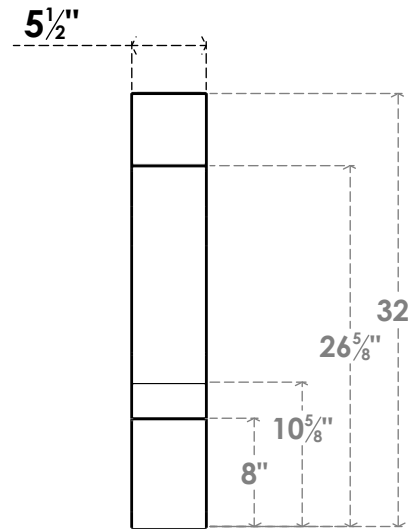

ITEM NUMBER: BRCPC055X24000X32000BOA

5 1/2"W X 24"D X 32"H BALBOA ARCHITECTURAL GRADE PVC CLOSED KNEE BRACE

SIDE PROFILE

FRONT PROFILE

ISOMETRIC

EKENA MILLWORK
2300 WEST MAIN ST.
CLARKSVILLE, TX 75426
TOLL FREE: 866-607-0453
WWW.EKENAMILLWORK.COM

NOTES

1. INSTALLATION TO BE COMPLETED IN ACCORDANCE WITH MANUFACTURER'S SPECIFICATIONS.
2. DRAWING MAY NOT BE TO SCALE
3. THIS DRAWING IS INTENDED FOR DESIGN AND PLANNING PURPOSES ONLY.
4. ALL INFORMATION CONTAINED HEREIN WAS CURRENT AT THE TIME OF DEVELOPMENT BUT MUST BE REVIEWED AND APPROVED BY THE PRODUCT MANUFACTURER TO BE CONSIDERED ACCURATE.
5. ARCHITECTURAL GRADE PVC PRODUCTS ARE MADE FROM EXPANDED CELLULAR PVC AND COME NATURALLY WHITE BUT MAY BE PAINTED